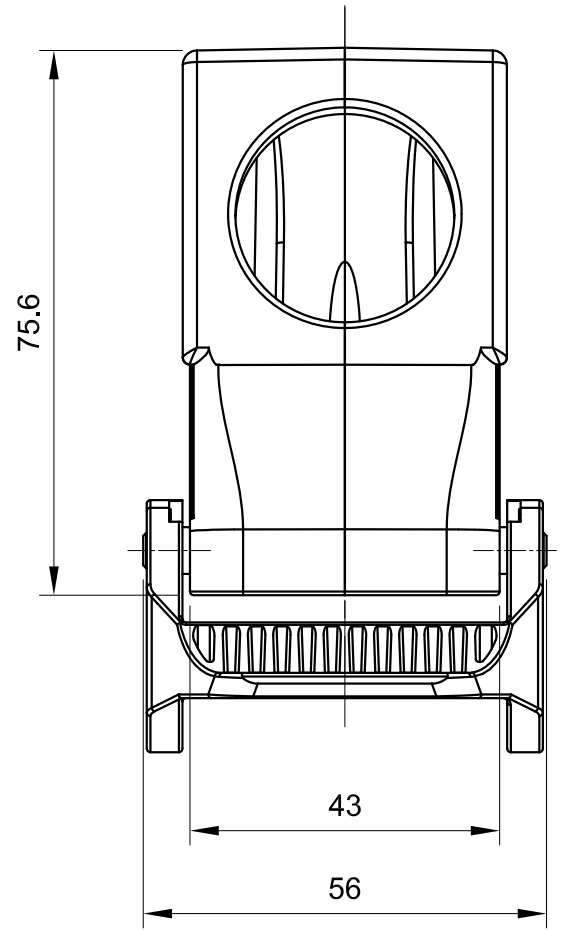

D

<p>All Dimensions in mm Original Size DIN A4</p>	Date 2019-05-12	Drawing No. TC8319625	Rev. A00	Scale 1:1
	Part No. 10 11 824 1123	Created by Shuxu Huang	Checked by Yiyi Luo	Page 1/1
<p>InKonn® InKonn (Suzhou) Electric Technology Co.,Ltd.</p>				
<p>Type Name HB24-HSE-DL-PG21</p>				

1 2 3 4 5 6