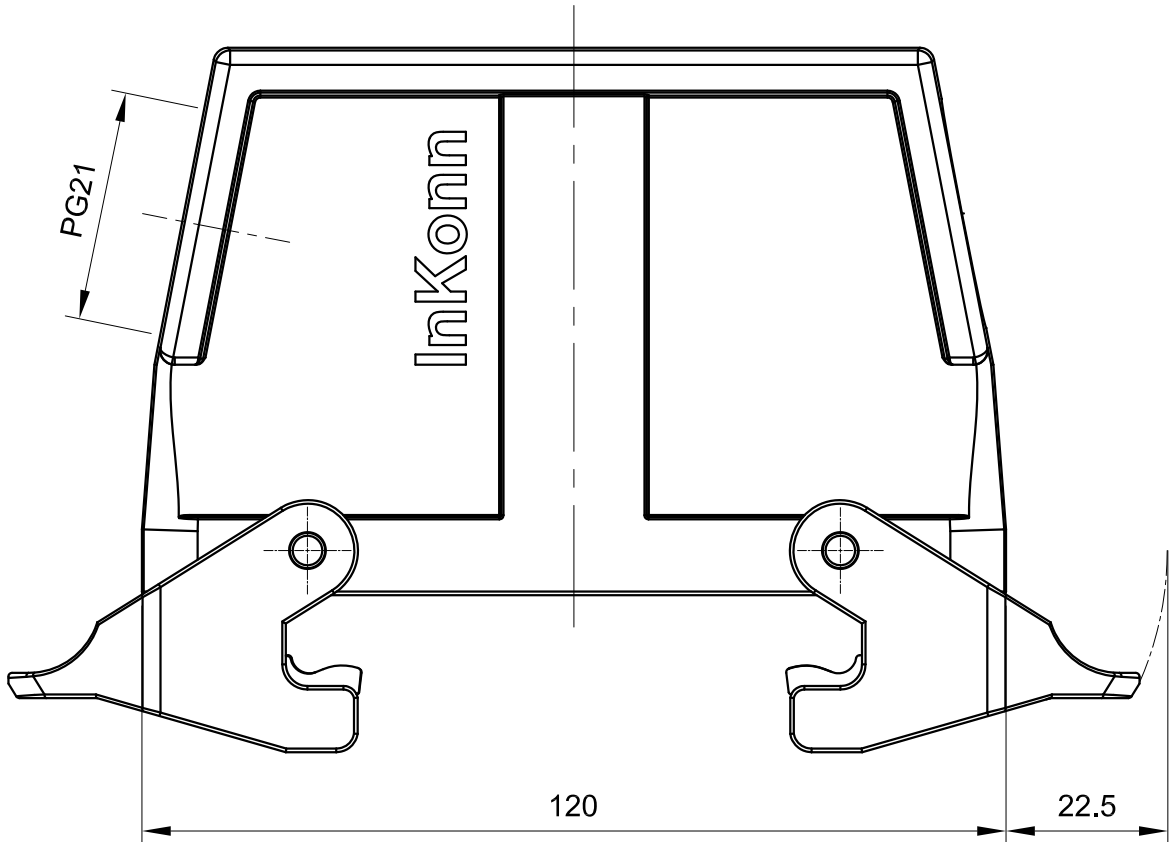

D

<p>All Dimensions in mm Original Size DIN A4</p>	Date 2019-05-12	Drawing No. TC8319625	Rev. A00	Scale 1:1
	Part No. 10 11 824 1123	Created by Shuxu Huang	Checked by Yiyi Luo	Page 1/1
<p>InKonn® InKonn (Suzhou) Electric Technology Co.,Ltd.</p>				
<p>Type Name HB24-HSE-DL-PG21</p>				

1 2 3 4 5 6